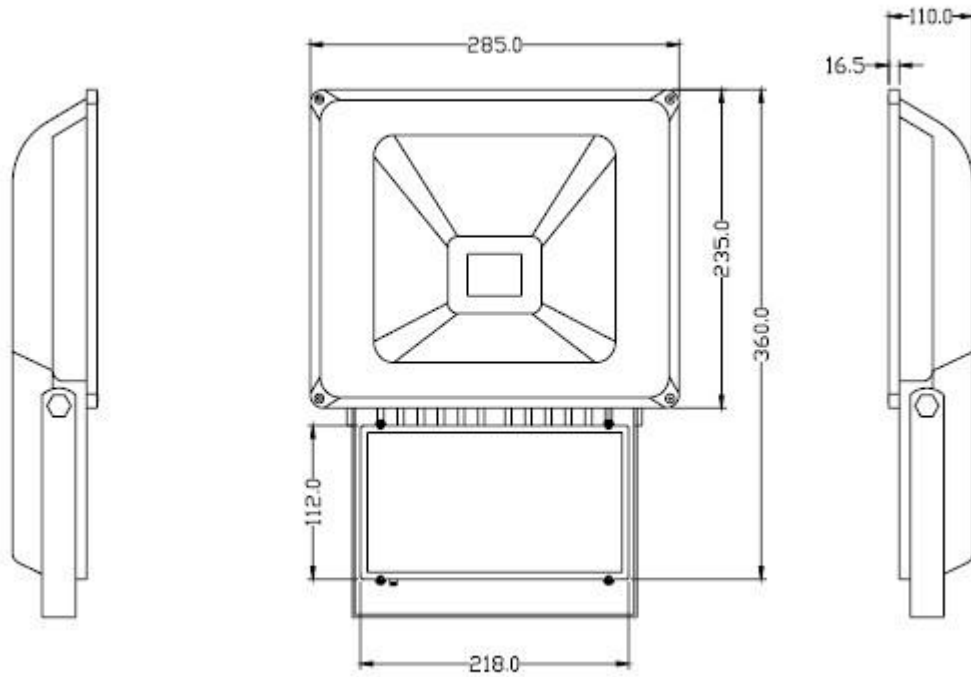

SPECIFICATION

70W LED FLOODLIGHT

Product name: LED FLOODLIGHT

Item No : CS-FL-M70

Power : 70W

LED : 1PCS*70W LED

Input Voltage: AC110-240V

【Technology specification】

Input Voltage		AC 110-240V
Frequency		50Hz ~ 60Hz
Led power Consumption		70 W
System power Consumption		75 W
LED luminous efficiency		95 Lm /W
Led Initial luminous Flux		6300 Lm
lamp's Efficiency		> 88 %
Average Illumination	4M	95 Lux
	6M	42 Lux
	8M	32 Lux
Illumination Area	4M	φ10 M
	6M	φ14 M
	8M	φ19 M
Illumination Uniformity		> 0.5
Color Temperature		Refer to LED Parameter
Color Rendering Index		Ra > 75
Light Distribution		Symmetric / circular spot
Light Design		LED+ Reflector
L LED Junction Temperature		≤80°C
Working Temperature		-40°C ~ 55°C
Storage Temperature		-25°C ~ +65°C (25°C the best)
IP Grade		IP65
Net weight		5.2Kg
Working Life-span		30000 Hrs
Power line		0.75mm ² three core wire
Wire Connecting (The color of the lamp shell)	Brown	L (live line)
	Blue	N (neutral line)
	Yellow/Green	G (ground line)
Certification		CE
The color of the lamp shell		Silvery white/Black

*****Note : Different color temperature of the LED optical property have deviation values≤5%

2) Size parameter

3) Photometric data :