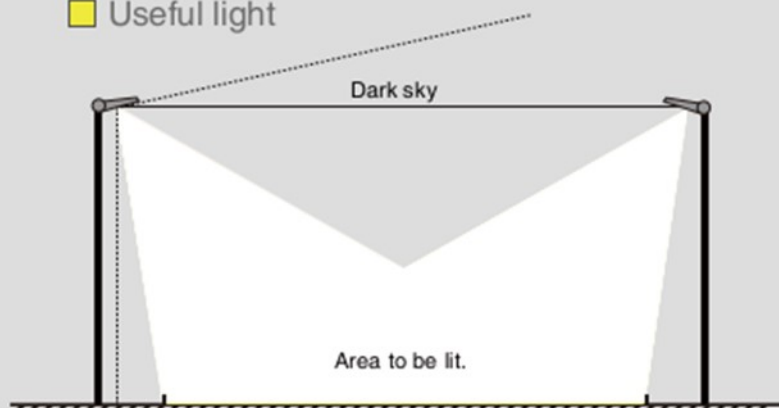

Billboard Lighting

■ Useful light

Minimizing leakage results in no loss of light, and HiBoard has a specialized design for billboards intended to minimize shadow regions.

Flood Lighting

■ Useful light

HiBoard LED Floodlight is specially designed for sports fields, minimizing loss of light and light pollution.